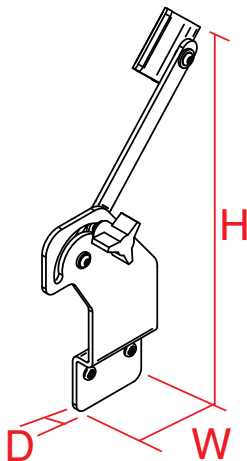

DEFINING RUGGED

EXCEPTIONAL ENGINEERING | ROCK SOLID | EXTENSIVE TESTING

ACCESSORIES - SCREEN SUPPORT FOR USE WITH: GETAC B300 MAG™ DOCKING STATION

Description	Placement	Weight	Height	Width	Depth
Screen Support	Attaches to the right side of any <i>Getac B300 MAG™ Docking Station</i> (7160-0461-xx series)	0.5 lbs	10.0"	2.31"	0.25"

Features:

- Provides screen support
- Ideal for rugged driving conditions
- Adjustable knob positions screen at any angle

Item No. **7160-0060**

3001 Borham Ave. | Stevens Point, WI 54481, USA
Phone: 715.344-3482 | Toll-free: 800.487-9220 | Fax: 715.344-5209
Email: gamberj@gamberjohnson.com | Website: www.gamberjohnson.com